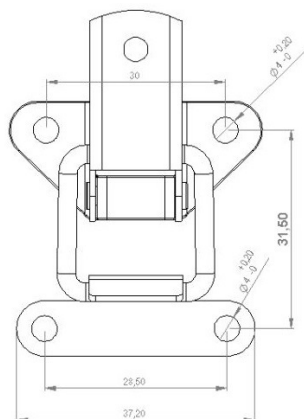

PRODUCT SHEET

Description:

Table Catch "Mini" Only, Steel, 45 x 39mm, ZP, W/O Striker , With SISO logo

Item number:

24.03.041-8

Units	Box	Carton	HS Code	Barcode
Pcs.	100	1000	8302420090	
				5704866466707

SISO A/S