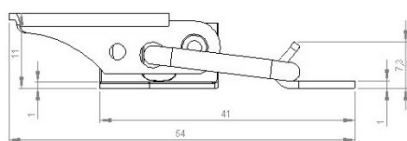

PRODUCT SHEET

Description:

Table Catch "Mini" Only, Steel, 45 x 39mm, ZP, W/O Striker , With SISO logo

Item number:

24.03.041-8

Units	Box	Carton	HS Code	Barcode
Pcs.	100	1000	8302420090	
				5704866466707

SISO A/S